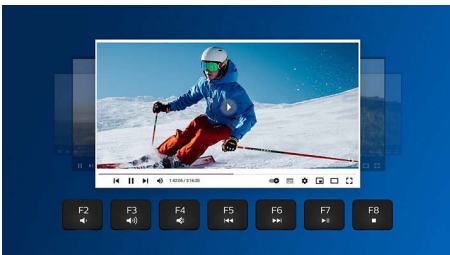

multi-media shortcuts

With these multi-media shortcuts, you can easily switch to music, volume, or video play by a simple click.