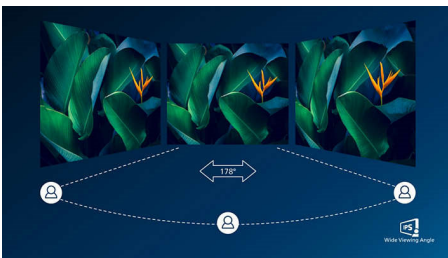

PHILIPS

4K Ultra HD LCD display
43 (42.51" / 108 cm diag.) 3840 x 2160 (4K UHD)

BDM4350UC/00

Highlights

UltraClear 4K UHD Resolution

These Philips displays utilize high performance panels to deliver UltraClear, 4K UHD (3840 x 2160) resolution images. Whether you are demanding professional requiring extremely detailed images for CAD solutions, using 3D graphics applications or a financial wizard working on huge spreadsheets, Philips displays will make your images and graphics come alive.

IPS technology

IPS displays use an advanced technology which gives you extra wide viewing angles of 178/178 degree, making it possible to view the display from almost any angle. Unlike standard TN panels, IPS displays gives you remarkably crisp images with vivid colors, making it ideal not only for Photos, movies and web browsing, but also for professional applications which demand color accuracy and consistent brightness at all times.

MultiView technology for 4K

Philips MultiView feature on this expansive 4K UHD display enables you to have up to four

systems each shown in Full HD on one screen. You can use the Picture-by-Picture (PbP) for monitoring four systems on one screen for control rooms or security. Or for multiple devices like two notebooks side-by-side simultaneously, making collaboration more productive. Or Picture-in-Picture mode (PiP) watching a live football feed from your set-top box, while working on your PC.