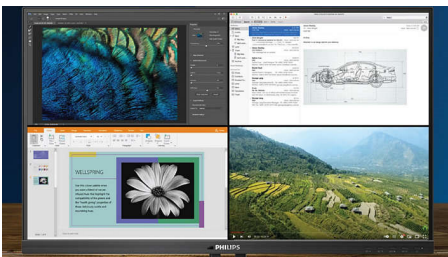

Sustainable Eco-design

- Zero power consumption with 0 watt hard switch

Expand your viewing experience

- SmartImage presets for easy optimized image settings
- IPS LED wide view technology for image and color accuracy
- UltraClear 4K UHD (3840x2160) resolution for precision
- MultiView 4K for 4 systems on one screen
- Expansive 43-inch class brilliant display

PHILIPS

4K Ultra HD LCD display
43 (42.51" / 108 cm diag.) 3840 x 2160 (4K UHD)

BDM4350UC/00

Highlights

UltraClear 4K UHD Resolution

These Philips displays utilize high performance panels to deliver UltraClear, 4K UHD (3840 x 2160) resolution images. Whether you are demanding professional requiring extremely detailed images for CAD solutions, using 3D graphics applications or a financial wizard working on huge spreadsheets, Philips displays will make your images and graphics come alive.

IPS technology

IPS displays use an advanced technology which gives you extra wide viewing angles of 178/178 degree, making it possible to view the display from almost any angle. Unlike standard TN panels, IPS displays gives you remarkably crisp images with vivid colors, making it ideal not only for Photos, movies and web browsing, but also for professional applications which demand color accuracy and consistent brightness at all times.

MultiView technology for 4K

Philips MultiView feature on this expansive 4K UHD display enables you to have up to four

systems each shown in Full HD on one screen. You can use the Picture-by-Picture (PbP) for monitoring four systems on one screen for control rooms or security. Or for multiple devices like two notebooks side-by-side simultaneously, making collaboration more productive. Or Picture-in-Picture mode (PiP) watching a live football feed from your set-top box, while working on your PC.