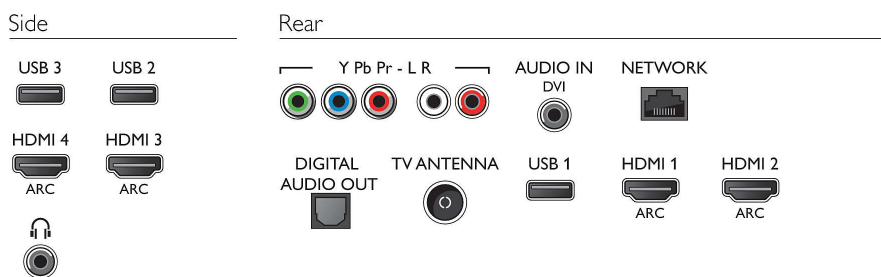

Connections

Issue date 2023-10-05

Version: 4.0.1

EAN: 87 18863 00985 7

© 2023 Koninklijke Philips N.V.
All Rights reserved.

Specifications are subject to change without notice. Trademarks are the property of Koninklijke Philips N.V. or their respective owners.

www.philips.com