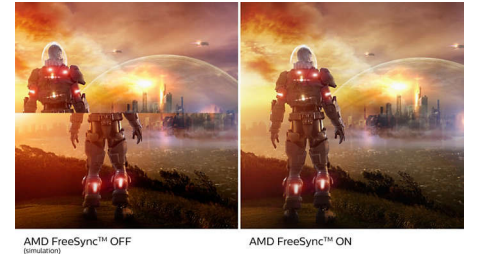

Ultra-smooth gaming

Gaming shouldn't be a choice between choppy gameplay or broken frames. With the new Philips monitor it doesn't have to be. Get fluid, artefact-free performance at virtually any frame rate with AMD FreeSync™ technology, smooth, quick refresh and ultra-fast response time.