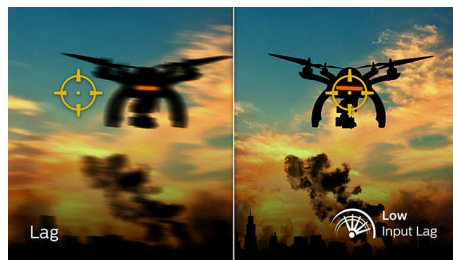

Low Input Lag

Input lag is the amount of time that elapses between performing an action with connected devices and seeing the result on screen. Low input lag reduces the time delay between

entering a command from your devices to monitor, greatly improving play on twitch-sensitive video games, particularly important for playing fast-paced, competitive games.