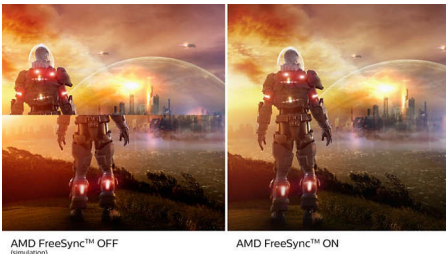

AMD FreeSync™ Premium

Gaming shouldn't be a choice between choppy gameplay or broken frames. AMD FreeSync™ Premium equips serious gamers with a fluid, tear-free gameplay experience at peak performance. There are no compromises, game confidently with a high refresh rate, low framerate compensation and low latency.