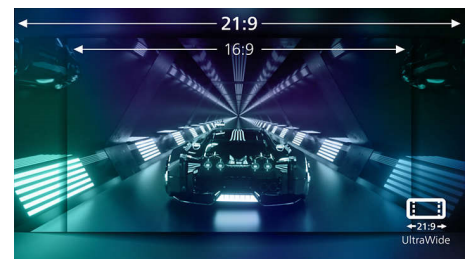

UltraWide CrystalClear images

These Philips screens deliver Crystal Clear, UltraWide Quad HD 3440 x 1440 pixel images. Utilising high-performance panels with high-density pixel count and 178/178 wide viewing angles, these new displays will make your images and graphics come alive. The UltraWide 21:9 format enables more productivity with more room for side-by-side comparisons and more viewable spreadsheet columns. Whether you are a demanding professional requiring extremely detailed information for CAD-CAM solutions or a financial wizard working on huge spreadsheets, Philips displays deliver Crystal Clear images.