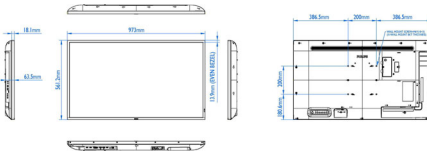

Supported Display Resolution

- Computer formats: 1920 x 1080, 60Hz, 1024 x 768, 60Hz, 1280 x 1024, 60Hz, 1280 x 720, 60Hz, 1440 x 900, 60 Hz, 1600 x 900, 60Hz, 1680 x 1050, 60Hz, 3840 x 2160, 30, 60Hz, 640 x 480, 60Hz, 800 x 600, 60Hz
- Video formats: 1080i, 50, 60Hz, 576i, 50Hz, 576p, 50Hz, 480p, 60Hz, 480i, 60Hz, 1080p, 50, 60Hz, 2160p, 24, 30, 60Hz, 720p, 50,60 Hz

Dimensions

- Set Width: 973.0 mm
- Product weight: 10.71 kg
- Set Height: 561.2 mm
- Set Depth: 63.5 mm
- Set Width (inch): 38.31 inch
- Set Height (inch): 22.09 inch
- Wall Mount: 200 (H) x 200(V) mm, M6
- Set Depth (inch): 2.50 inch
- Bezel width: 13.9 mm (Even bezel)
- Product weight (lb): 23.61 lb

Operating conditions

- Altitude: 0 ~ 3000 m
- Temperature range (operation): 0 ~ 40 °C
- MTBF: 50,000 hour(s)
- Temperature range (storage): -20 ~ 60 °C
- Humidity range (operation)[RH]: 20 - 80% RH (No condensation)
- Humidity range (storage) [RH]: 5 - 95% RH (No condensation)

Multimedia Applications

- USB Playback Video: MPEG, H.263, H.264, H.265, VP8
- USB Playback Picture: BMP, JPEG, PNG
- USB Playback Audio: AAC, HEAAC, MPEG

Accessories

- Included accessories: Quick start guide, RS232 cable, AC Power Cord, HDMI cable, Remote Control & AAA Batteries
- Included Accessories: RS232 daisy-chain cable, Philips logo (x1), Screws, USB Cover (x1), AC Switch Cover
- Stand: BM05922(Optional)

Miscellaneous

- On-Screen Display Languages: English, French,

Issue date 2024-03-24

Version: 3.0.1

EAN: 87 12581 76885 0

© 2024 Koninklijke Philips N.V.
All Rights reserved.

Specifications are subject to change without notice.
Trademarks are the property of Koninklijke Philips N.V.
or their respective owners.

www.philips.com