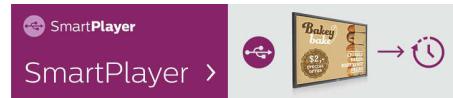

## SmartPlayer

Turn your USB into a true cost effective digital signage device. Simply save your content (video, audio, pictures) on your USB and plug into your display. Create your playlist and

schedule your content via the on screen menu, and enjoy your own created playlists anytime, anywhere.