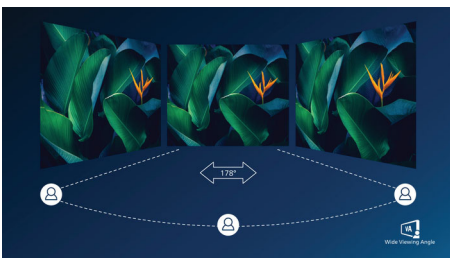

VA display

Philips VA LED display uses an advanced multi-domain vertical alignment technology which gives you super-high static contrast ratios for extra vivid and bright images. While standard office applications are handled with ease, it is especially suitable for photos, web-browsing, movies, gaming, and demanding graphical

applications. It's optimized pixel management technology gives you 178/178 degree extra wide viewing angle, resulting in crisp images.