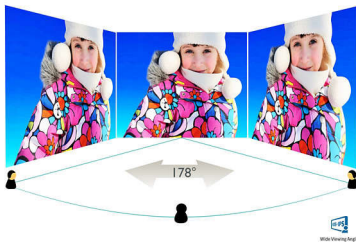

Highlights

IPS-ADS technology

IPS-ADS displays use an advanced technology that gives you extra-wide viewing angles of 178/178 degrees, making it possible to view the display from almost any angle. Unlike standard TN panels, IPS-ADS displays give you remarkably crisp images with vivid colours, making them ideal not only for Photos, movies and web browsing, but also for professional applications that demand colour accuracy and consistent brightness at all times.