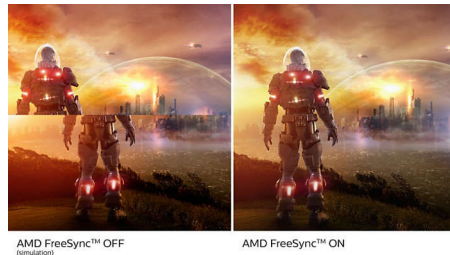

Ultra-smooth gaming

Gaming shouldn't be a choice between choppy gameplay or broken frames. With the new Philips monitor it doesn't have to be. Get fluid, artifact-free performance at virtually any framerate with AMD FreeSync™ technology, smooth quick refresh and ultra-fast response time.

27E9QHSB/89