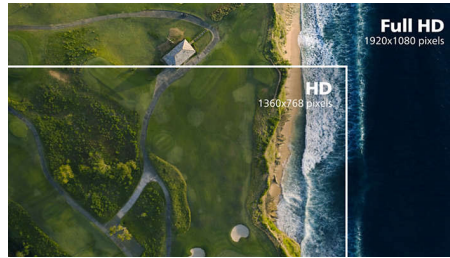

16:9 Full HD display

Picture quality matters. Regular displays deliver quality, but you expect more. This display features enhanced Full HD 1920 x 1080 resolution. With Full HD for crisp detail paired with high brightness, incredible contrast and realistic colors expect a true to life picture.