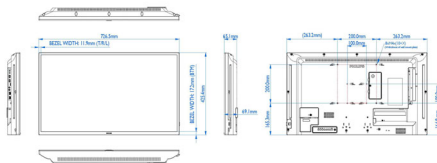

Dimensions

- Set Width: 726.5 mm
- Product weight: 5.7 kg
- Set Height: 425.4 mm
- Set Depth: 65.1(@Wall mount)/69.1(@AC) mm
- Set Width (inch): 28.60 inch
- Set Height (inch): 16.75 inch
- Wall Mount: 100(H) x 100(V) mm / 200(H) x 200(V) mm, M4
- Set Depth (inch): 2.56 inch (@Wall mount) / 2.72 (@AC) inch
- Bezel width: 11.9 mm (T/L/R), 17.2 mm (B)
- Product weight (lb): 12.57 lb

Operating conditions

- Altitude: 0 ~ 3000 m
- Temperature range (operation): 0 ~ 40 °C
- MTBF: 50,000 hour(s)
- Temperature range (storage): -20 ~ 60 °C
- Humidity range (operation)[RH]: 20 - 80% RH (No condensation)
- Humidity range (storage) [RH]: 20 - 80% RH (No condensation)

Multimedia Applications

- USB Playback Video: H.263, H.264, H.265, MPEG, VP8
- USB Playback Picture: BMP, JPEG, PNG
- USB Playback Audio: AAC, HEAAC, MPEG

Accessories

- Included accessories: Quick start guide, RS232 cable, AC Power Cord, HDMI cable, Remote Control & AAA Batteries
- Included Accessories: RS232 daisy-chain cable, Philips logo (x1), Screws, USB Cover (x1)
- Stand: BM05911(Optional)

Miscellaneous

- On-Screen Display Languages: English, French,

- German, Spanish, Polish, Turkish, Russian, Italian, Simplified Chinese, Traditional Chinese, Arabic, Japanese, Danish, Dutch, Finnish, Norwegian, Portuguese, Swedish
- Warranty: 3 year warranty
- Regulatory approvals: CE, CCC, RoHS, BSMI, CB, VCCI, CU, EMF, EnergyStar 8.0, ETL, FCC, Class A, PSB

Issue date 2024-03-24

Version: 4.1.1

EAN: 87 12581 76881 2

© 2024 Koninklijke Philips N.V.
All Rights reserved.

Specifications are subject to change without notice.
Trademarks are the property of Koninklijke Philips N.V.
or their respective owners.

www.philips.com