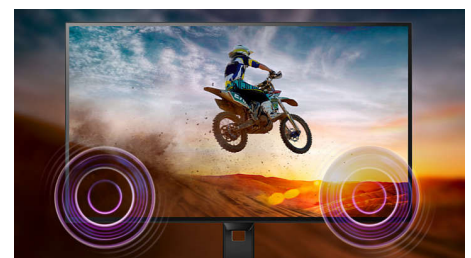

SmartErgoBase

The SmartErgoBase is a monitor base that delivers ergonomic display comfort and provides cable management. The base can swivel, tilt and rotate to various angles to ensure maximum comfort. The height adjustable stand guarantees the optimal viewing level, reducing the physical strains of a long workday, while cable management reduces cable clutter and keeps the workspace neat and professional.

EasyRead mode

EasyRead mode for a paper-like reading experience

Built-in stereo speakers

A pair of high quality stereo speakers built into a display device. It can be visible front firing, or invisible down firing, top firing, rear firing, etc depending on model and design.