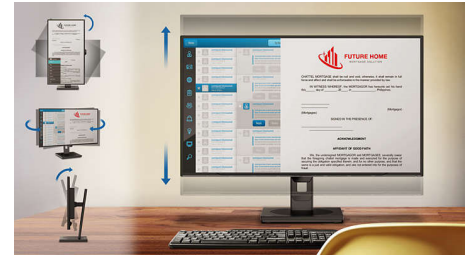

SmartErgoBase

The SmartErgoBase is a monitor base that delivers ergonomic display comfort and provides cable management. The base can swivel, tilt and rotate to various angles to ensure maximum comfort. The height adjustable stand guarantees the optimal viewing level, reducing the physical strains of a long workday, while cable management reduces cable clutter and keeps the workspace neat and professional.