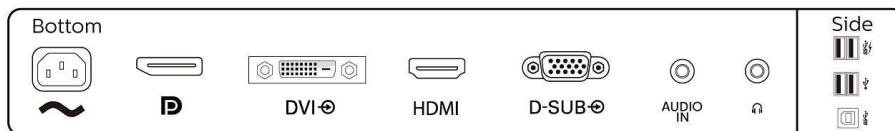

Stand

- Height adjustment: 150 mm

- Pivot: +/- 90 degree
- Swivel: -175/175 degree
- Tilt: -5/30 degree

Power

- ECO mode: 10 W (typ.)
- Power supply: Built-in, 100-240VAC, 50-60Hz
- Off mode: Zero watts with Zero switch
- On mode: 14.21 W (typ.) (EnergyStar test method)
- Standby mode: < 0.5 W (typ.)
- Power LED indicator: Operation - White, Standby mode- White (blinking)

Dimensions

- Packaging in mm (WxHxD): 600 x 468 x 198 mm
- Product without stand (mm): 540 x 323 x 50 mm
- Product with stand(max height): 540 x 508 x 206 mm

Weight

- Product with packaging (kg): 7.17 kg
- Product with stand (kg): 4.97 kg
- Product without stand (kg): 3.37 kg

Operating conditions

- Altitude: Operation: +12,000ft (3,658m), Non-operation: +40,000ft (12,192m)
- Temperature range (operation): 0°C to 40°C °C
- Relative humidity: 20%-80 %
- Temperature range (storage): -20°C to 60°C °C
- MTBF (demonstrated): 70,000 hrs (excluded backlight)

Sustainability

- Environmental and energy: EnergyStar 8.0, EPEAT*, TCO Certified Edge, RoHS, WEEE
- Post consumer recycled plastic: 85%
- Recyclable packaging material: 100 %
- Specific Substances: PVC / BFR free housing, Mercury free

Compliance and standards

- Regulatory Approvals: CE Mark, CB, FCC Class B, SEMKO, cETLus, UKRAINIAN, TUV/GS, TUV Ergo, CU-EAC

Cabinet

- Finish: Texture
- Foot: Black
- Front bezel: Black
- Rear cover: Black

Issue date 2024-03-24

Version: 3.0.1

EAN: 87 12581 77131 7

© 2024 Koninklijke Philips N.V.
All Rights reserved.

Specifications are subject to change without notice.
Trademarks are the property of Koninklijke Philips N.V.
or their respective owners.

www.philips.com

* "IPS" word mark / trademark and related patents on technologies belong to their respective owners.
* The maximum resolution works for either HDMI input or DP input.
* Response time value equal to SmartResponse
* Fast charging complies with USB BC 1.2 standard
* EPEAT rating is valid only where Philips registers the product. Please visit <https://www.epeat.net/> for registration status in your country.
* The monitor may look different from feature images.