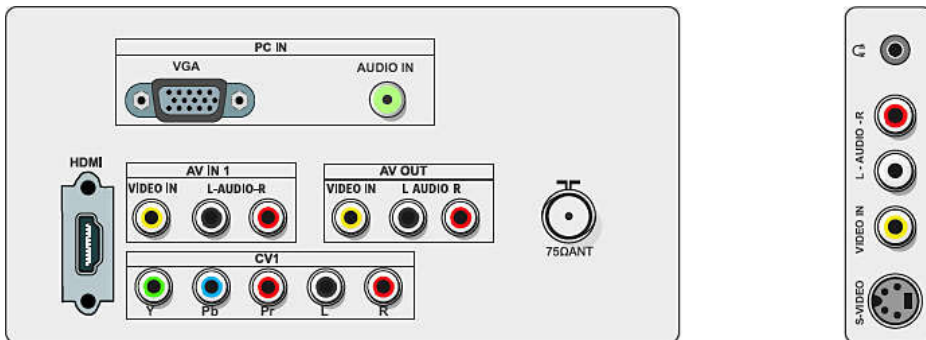

## Tuner/Reception/Transmission

- Aerial Input: 75 ohm coaxial (IEC75)
- TV system: PAL I, PAL B/G, PAL D/K
- Video Playback: NTSC, PAL
- Tuner Display: PLL

## Accessories

- Included accessories: Table top stand, Power cord, Quick start guide, User Manual, Remote Control, Batteries for remote control

Issue date 2024-03-24

Version: 1.0.2

EAN: 87 12581 53478 3

© 2024 Koninklijke Philips N.V.  
All Rights reserved.