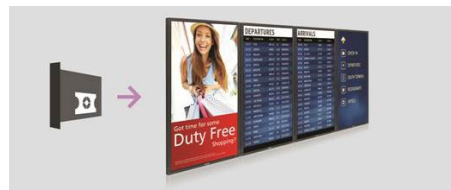

OPS Insert

Turn your display into an all-in-one digital signage solution and create a display network which is connected, intelligent and secure. Open Pluggable Specification (OPS) is an industry standard slot into which you can add an OPS-standardized media player. This cable free solution gives you the ability to install, use or maintain your hardware whenever you need.

55BDL3002H/75