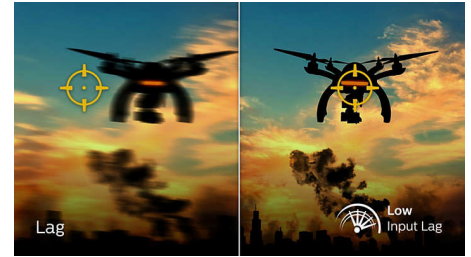

Low Input Lag

Input lag is the amount of time that elapses between performing an action with connected devices and seeing the result on screen. Low input lag reduces the time delay between entering a command from your devices to monitor, greatly improve on playing twitch-sensitive video games, particularly important to whom plays fast-paced, competitive games.