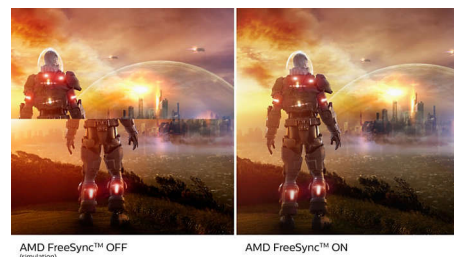

AMD FreeSync™ Premium

Gaming shouldn't be a choice between choppy gameplay or broken frames. AMD FreeSync™ Premium equips serious gamers with a fluid, tear-free gameplay experience at peak performance. There are no compromises, game confidently with a high refresh rate, low framerate compensation, and low latency.