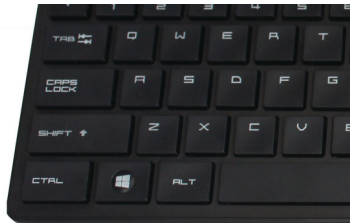

Quiet-typing

Low-profile keys for comfortable quiet typing

Familiar keyboard layout

Familiar layout for easy typing