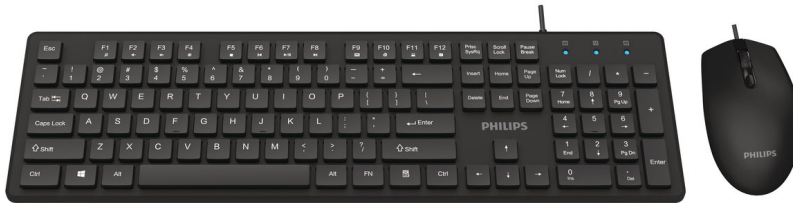

Philips 200 Series
Wireless keyboard-mouse
combo

4 buttons
USB 2.0 Wired
Optical Sensor

SPT6264

Designed for what you do

Designed for your productive life. The new 200 series keyboard-mouse combo, features a well-designed ergonomic keyboard comfort for all day use, and reliable durability. The optical mouse offers ergonomic accurate control.

Comfortable accurate control

- Ambidextrous shape feels good in right or left hand
- Comfortable ergonomic mouse design feels great
- High definition optical tracking for smooth control

Philips reliability

- Keys last millions of keystrokes for durability

Keyboard designed for ultimate productivity

- Familiar layout for easy typing
- Low-profile keys for comfortable quiet typing
- Thin profile design looks great on your desk

- Product Type: Wired keyboard-mouse combo (Black)
- Design Type: Ergonomic and stylish design
- Connectivity: USB 2.0 wired
- Front Panel Material: Plastics front-panel
- Front Panel Color: Black
- Keys: 104 Keys
- Key Rollover Type: 6-key rollover (A,S,D,J,K,L)
- Key Lifespan: 10 million keystrokes
- Driver Requirement: Driver-free
- Handed Type: Left and right-handed mouse
- Optical Sensor Precision-Mouse: 1000/1200 DPI, 2 levels adjustable DPI