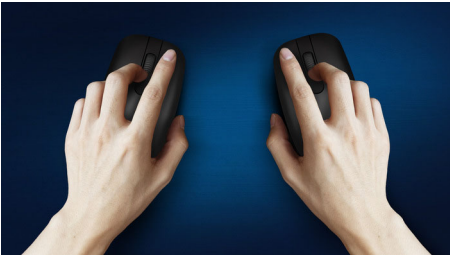

Comfortable accurate control

- Ambidextrous shape feels good in right or left hand
- Comfortable ergonomic mouse design feels great
- High definition optical tracking for smooth control

Philips reliability

Plug and Play

- Simple plug-and-play wired USB connections

PHILIPS

Highlights

Plug-and-play

Simple plug-and-play wired USB connections

Smooth optical tracking

High definition optical tracking for smooth control

Ambidextrous mouse design

Ambidextrous shape feels good in right or left hand

Keystrokes for durability

Keys last millions of keystrokes for durability

Comfortable ergonomic design

Comfortable ergonomic mouse design feels great