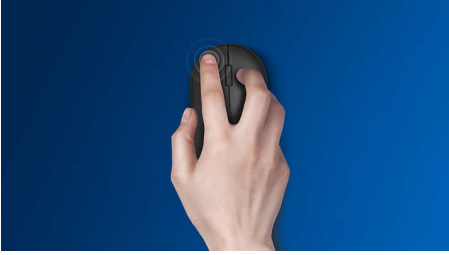

Wireless mouse
2.4 GHz Wireless Bluetooth 3.0/5.0, Silent design, Intelligent power saving

SPK7407W/05

Highlights

Buttons last millions of click

Buttons last millions of clicks for durability