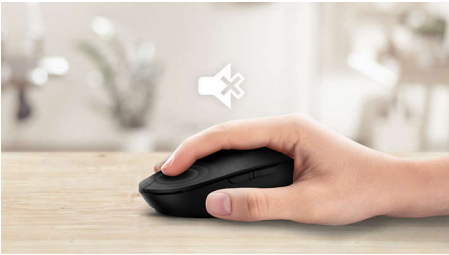

Reduced click sound

Reduced click sound, for a quiet and comfortable experience