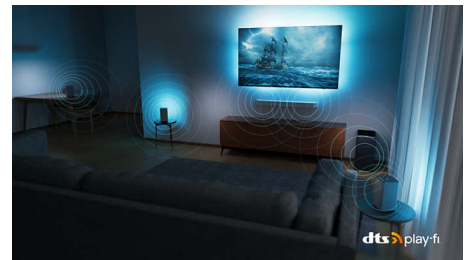

Compatibel met DTS Play-Fi

Met het Philips draadloze Home-systeem met DTS Play-Fi kunt u in enkele seconden verbinding maken met compatibele draadloze luidsprekers in uw huis. Luister naar de film in de keuken terwijl u een snack maakt. Speel overal muziek af. Blijf op de hoogte van die grote wedstrijd met het commentaar als u de kamer moet verlaten.

Sound by
Bowers & Wilkins

OLED+

IMAX
ENHANCED

Dolby Vision Atmos

dts play-fi

nvidia
G-SYNC