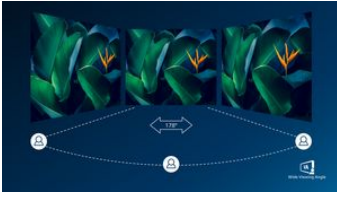

LCD monitor

- V Line
- 27" (68.6 cm)
- 1920 x 1080 (Full HD)

271V8LA/89

Vivid, crisp images beyond boundaries

Philips V line wide-view monitor gives viewing beyond boundaries, great value with essential features. Adaptive-Sync delivers smooth video display. Features like anti-glare, LowBlue mode, and flicker-free for easy-on-the eyes.

Perfectly designed for your space

- VESA mount allows for flexibility

PHILIPS

Features

VA display

Philips VA LED display uses an advanced multi-domain vertical alignment technology which gives you super-high static contrast ratios for extra vivid and bright images. While standard office applications are handled with ease, it is especially suitable for photos, web-browsing, movies, gaming, and demanding graphical applications. It's optimized pixel management technology gives you 178/178 degree extra wide viewing angle, resulting in crisp images.