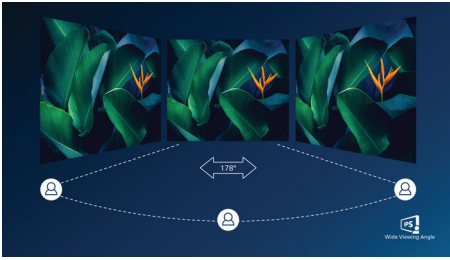

LCD monitor
E Line 27" (68.6 cm), 1920 x 1080 (Full HD)

Highlights

IPS technology

IPS displays use an advanced technology which gives you extra wide viewing angles of 178/178 degree, making it possible to view the display from almost any angle. Unlike standard TN panels, IPS displays gives you remarkably crisp images with vivid colors, making it ideal not only for Photos, movies and web browsing, but also for professional applications which demand color accuracy and consistent brightness at all times.