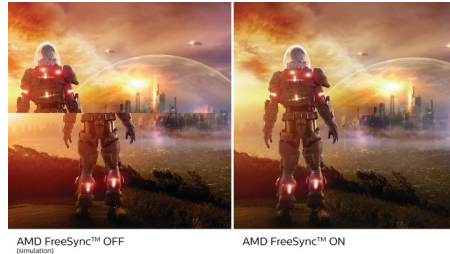

Ultra-smooth gaming

Gaming shouldn't be a choice between choppy gameplay or broken frames. With the new Philips monitor it doesn't have to be. Get fluid, artifact-free performance at virtually any framerate with AMD FreeSync™ technology, smooth quick refresh and ultra-fast response time.