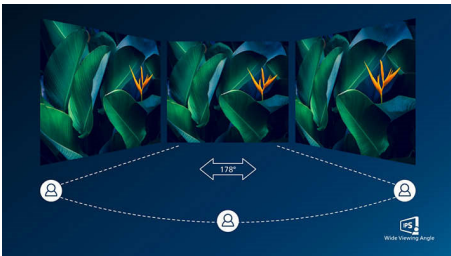

PHILIPS

Highlights

Ultra Wide-Color Technology

Ultra Wide-Color Technology delivers a wider spectrum of colors for a more brilliant picture. Ultra Wide-Color wider "color gamut" produces more natural-looking greens, vivid reds and deeper blues. Bring, media entertainment, images, and even productivity more alive and vivid colors from Ultra Wide-Color Technology.

IPS technology

IPS displays use an advanced technology which gives you extra wide viewing angles of 178/178 degree, making it possible to view the display from almost any angle. Unlike standard TN panels, IPS displays gives you remarkably crisp images with vivid colors, making it ideal not only for Photos, movies and web browsing, but also for professional applications which demand color accuracy and consistent brightness at all times.

UltraNarrow Border

The new Philips displays feature ultra-narrow borders which allow for minimal distractions and maximum viewing size. Especially suited for multi-display or tiling setup like gaming, graphic design and professional applications, the ultra-narrow border display gives you the feeling of using one large display.