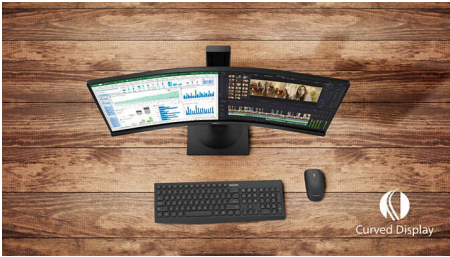

### Easy to connect and enjoy

- MHL technology for enjoying mobile content on big screen
- USB 3.0 enables fast data transfers and smart phone charging
- DisplayPort connection for maximum visuals
- HDMI for quick digital connection

### Design inspired by the world around us

- Curved display design for more immersive experience
- Narrow border display for seamless appearance

## Curved display design

Desktop monitors offer a personal user experience, which suits a curve design very well. The curved screen provides a pleasant yet subtle immersion effect, which focuses on you at the center of your desk.

## UltraNarrow Border

The new Philips displays feature ultra-narrow borders which allow for minimal distractions and maximum viewing size. Especially suited for multi-display or tiling setup like gaming, graphic design and professional applications, the ultra-narrow border display gives you the feeling of using one large display.