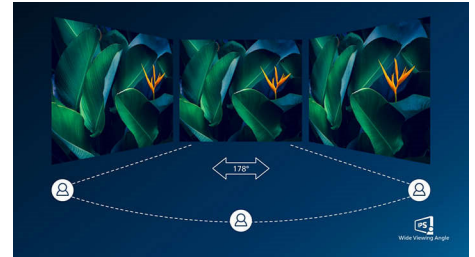

## Ultra Wide-Color Technology

Ultra Wide-Color Technology delivers a wider spectrum of colors for a more brilliant picture. Ultra Wide-Color wider "color gamut" produces more natural-looking greens, vivid reds and deeper blues. Bring, media

## IPS technology

IPS displays use an advanced technology which gives you extra wide viewing angles of 178/178 degree, making it possible to view the display from almost any angle - even in 90 degree Pivot mode! Unlike standard TN panels, IPS displays gives you remarkably crisp images with vivid colors, making it ideal not only for Photos, movies and web browsing, but also for professional applications which demand color accuracy and consistent brightness at all times.