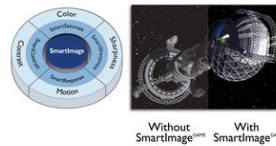

### SmartImage Game mode

The new Philips gaming display has quick access OSD fine tuned for gamers, offering you multiple options. "FPS" mode (First person shooting) improves dark themes in games, allowing you to see hidden objects in dark areas. "Racing" mode adapts display with fastest response time, high color, along with image adjustments. "RTS" mode (Real time strategy) has a special SmartFrame mode which enables highlighting of specific area and allows for size and image adjustments. Gamer 1 and Gamer 2 enable you to save personal customized settings based on different games, ensuring best performance.