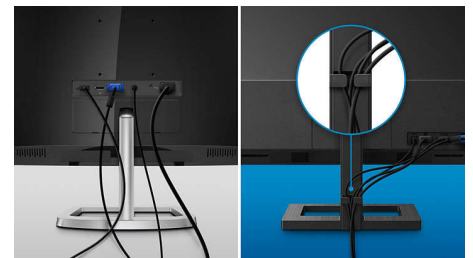

Cable management

Cable management is an intimate design that maintains a tidy workspace by organising the cables and wires required for the operation of a display device.