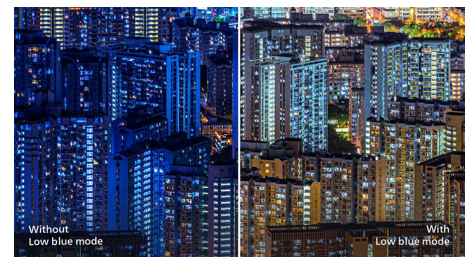

LowBlue Mode

Studies have shown that just as ultra-violet rays can cause eye damage, shortwave-length blue light rays from LED displays can cause eye damage and affect vision over time. Developed for wellbeing, the Philips LowBlue Mode setting uses a smart software technology to reduce harmful shortwave blue light.