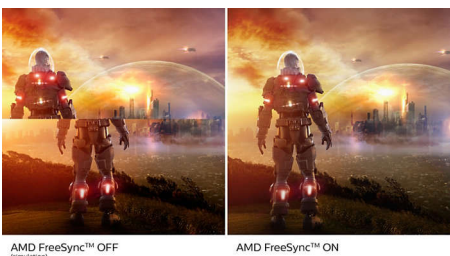

Ultra-smooth gaming

Gaming shouldn't be a choice between choppy gameplay or broken frames. With the new

Philips monitor it doesn't have to be. Get fluid, artefact-free performance at virtually any frame rate with AMD FreeSync™ technology, smooth, quick refresh and ultra-fast response time.