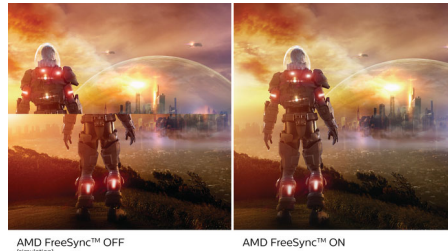

Features designed for you

- Built-in stereo speakers for multimedia
- DisplayPort connection for maximum visuals
- HDMI-ready for Full HD entertainment

PHILIPS

Highlights

Curved display design

Desktop monitors offer a personal user experience, which suits a curve design very well. The curved screen provides a pleasant yet subtle immersion effect, which focuses on you at the center of your desk.

Ultra Wide-Color Technology

Ultra Wide-Color Technology delivers a wider spectrum of colors for a more brilliant picture. Ultra Wide-Color wider "color gamut" produces more natural-looking greens, vivid reds and deeper blues. Bring, media entertainment, images, and even productivity more alive and vivid colors from Ultra Wide-Color Technology.

VA display

Philips VA LED display uses an advanced multi-domain vertical alignment technology which gives you super-high static contrast ratios for extra vivid and bright images. While standard office applications are handled with ease, it is especially suitable for photos, web-browsing, movies, gaming, and demanding graphical

applications. It's optimized pixel management technology gives you 178/178 degree extra wide viewing angle, resulting in crisp images.

Ultra-smooth gaming

Gaming shouldn't be a choice between choppy gameplay or broken frames. With the new Philips monitor it doesn't have to be. Get fluid, artifact-free performance at virtually any framerate with AMD FreeSync™ technology, smooth quick refresh and ultra-fast response time.