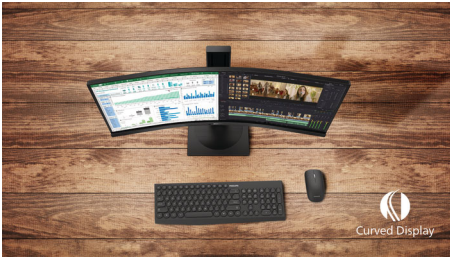

Philips
Curved LCD monitor with
Ultra Wide-Color

E Line

32 (31.5" / 80 cm diag.)
1920 x 1080 (Full HD)

328E8QJAB5

Ultra-curved, ultra-colorful

Colors like you've never seen before. This brilliant wide-view curved Full HD display with an ultra-wide color range, offers fast action with true-to-life colors for a completely immersive experience.

Curved design inspired by the world around us

- Curved display design for more immersive experience

Superb Picture Quality

- Ultra Wide-Color wider range of colors for a vivid picture
- VA display delivers awesome images with wide viewing angles
- 16:9 Full HD display for crisp detailed images
- Effortlessly smooth gameplay with AMD FreeSync™ technology
- Less eye fatigue with Flicker-free technology
- SmartImage game mode optimized for gamers
- SmartContrast for deep black level details

Features designed for you

- Built-in stereo speakers for multimedia
- DisplayPort connection for maximum visuals
- HDMI-ready for Full HD entertainment

PHILIPS

Highlights

Curved display design

Desktop monitors offer a personal user experience, which suits a curve design very well. The curved screen provides a pleasant yet subtle immersion effect, which focuses on you at the center of your desk.

VA display

Philips VA LED display uses an advanced multi-domain vertical alignment technology which gives you super-high static contrast ratios for extra vivid and bright images. While standard office applications are handled with ease, it is especially suitable for photos, web-browsing, movies, gaming, and demanding graphical