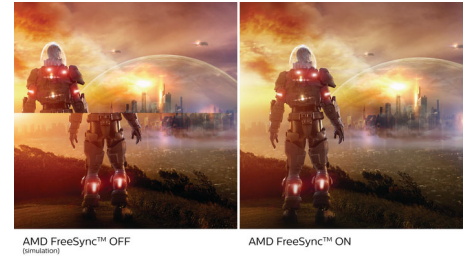

Ultra-smooth gaming

Gaming shouldn't be a choice between choppy gameplay or broken frames. With the new Philips monitor it doesn't have to be. Get fluid, artifact-free performance at virtually any framerate with AMD FreeSync™ technology, smooth quick refresh and ultra-fast response time.