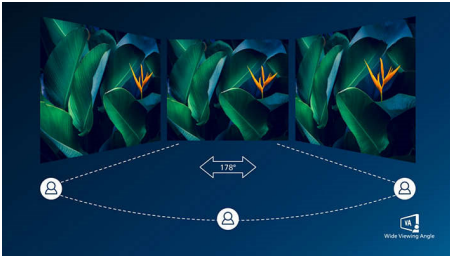

Immersive visuals

- 16:9 Full HD display for crisp detailed images
- SmartContrast for rich black details
- VA display delivers awesome images with wide viewing angles

PHILIPS

Gaming monitor
E Line 27" (68.6 cm), 1920 x 1080 (Full HD)

Highlights

VA display

Philips VA LED display uses an advanced multi-domain vertical alignment technology which gives you super-high static contrast ratios for extra vivid and bright images. While standard office applications are handled with ease, it is especially suitable for photos, web-browsing, movies, gaming, and demanding graphical applications. It's optimized pixel management technology gives you 178/178 degree extra wide viewing angle, resulting in crisp images.