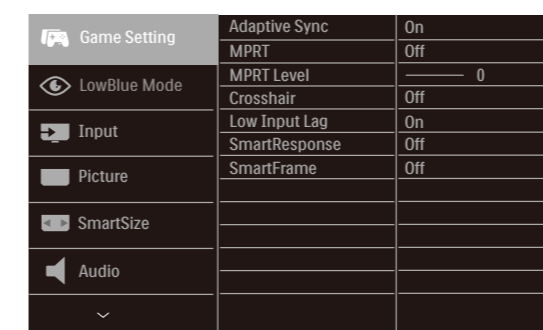

3

Game Setting	Adaptive Sync	On
	MPRT	Off
	MPRT Level	0
LowBlue Mode	Crosshair	Off
	Low Input Lag	On
Input	SmartResponse	Off
	SmartFrame	Off
Picture		
SmartSize		
Audio		

Game Setting	Adaptive Sync	On
	MPRT	Off
	MPRT Level	0
LowBlue Mode	Crosshair	Off
	Low Input Lag	On
Input	SmartResponse	Off
	SmartFrame	Off
Picture		
SmartSize		
Audio		

Game Setting	Adaptive Sync	On
	MPRT	Off
	MPRT Level	0
LowBlue Mode	Crosshair	Off
	Low Input Lag	On
Input	SmartResponse	Off
	SmartFrame	Off
Picture		
SmartSize		
Audio		

Game Setting	Adaptive Sync	On
	MPRT	Off
	MPRT Level	0
LowBlue Mode	Crosshair	Off
	Low Input Lag	On
Input	SmartResponse	Off
	SmartFrame	Off
Picture		
SmartSize		
Audio