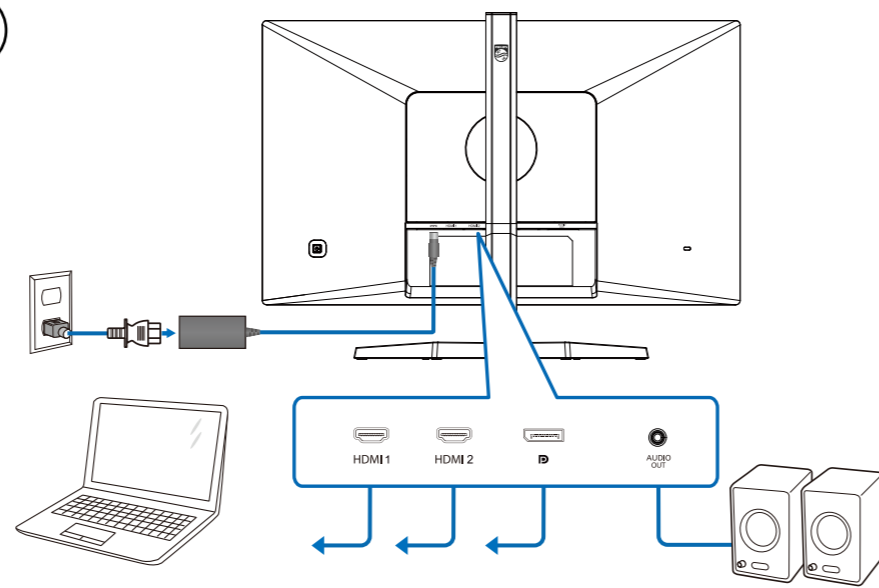

4 24M1N3200Z/24M1N3200ZA/24M1N3200V/24M1N3200VA

24M1N3200ZS/24M1N3200VS/24M1N3200VL

Register your product and get support at www.philips.com/support

Version: 24M1N3200Q1T
2021 © TOP Victory Investments Ltd. All rights reserved.

Specifications are subject to change without notice.

HDMI

www.philips.com

Energy Labelling

24M1N3200VA 24M1N3200VS 24M1N3200ZA

Printed in China

H41G785381310E

PHILIPS

Gaming Monitor

Momentum 3000

24M1N3200Z
24M1N3200V
24M1N3200ZS
24M1N3200VA
24M1N3200VS
24M1N3200VL

Quick start

Register your product and get support at www.philips.com/welcome

Contents

24M1N3200ZS
24M1N3200VS
24M1N3200VL

AC/DC Adapter

24M1N3200Z
24M1N3200V
24M1N3200ZA
24M1N3200VA

*HDMI

*Earphone-Hang

*DP

*Different according to region

Display design may differ from that illustrated

1 24M1N3200Z/24M1N3200ZA/24M1N3200V/24M1N3200VA

24M1N3200ZS/24M1N3200VS/24M1N3200VL

CAUTION: Place the monitor face down on a smooth surface. Pay attention not to scratch or damage the screen.

2

Earphone-Hang

3

Game Setting	Adaptive Sync	On
	MPRT	Off
	MPRT Level	0
LowBlue Mode	Crosshair	Off
	Low Input Lag	On
Input	SmartResponse	Off
	SmartFrame	Off
Picture		
SmartSize		
Audio		

Game Setting	Adaptive Sync	On
	MPRT	Off
	MPRT Level	0
LowBlue Mode	Crosshair	Off
	Low Input Lag	On
Input	SmartResponse	Off
	SmartFrame	Off
Picture		
SmartSize		
Audio		

Game Setting	Adaptive Sync	On
	MPRT	Off
	MPRT Level	0
LowBlue Mode	Crosshair	Off
	Low Input Lag	On
Input	SmartResponse	Off
	SmartFrame	Off
Picture		
SmartSize		
Audio		

Game Setting	Adaptive Sync	On
	MPRT	Off
	MPRT Level	0
LowBlue Mode	Crosshair	Off
	Low Input Lag	On
Input	SmartResponse	Off
	SmartFrame	Off
Picture		
SmartSize		
Audio