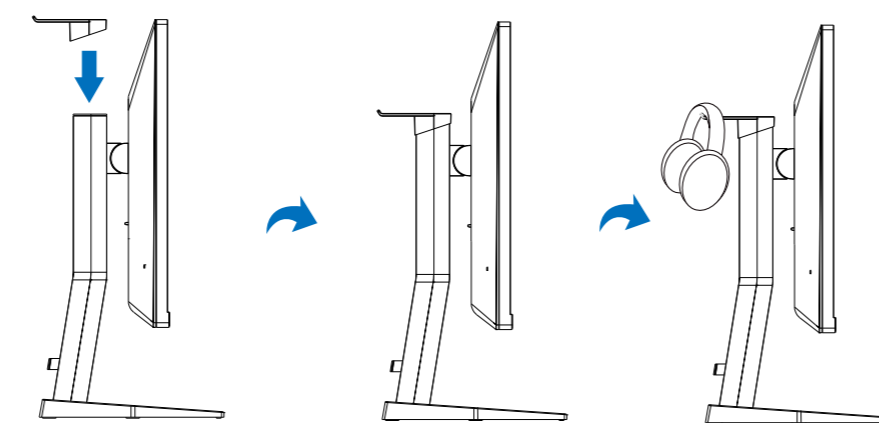

Earphone-Hang