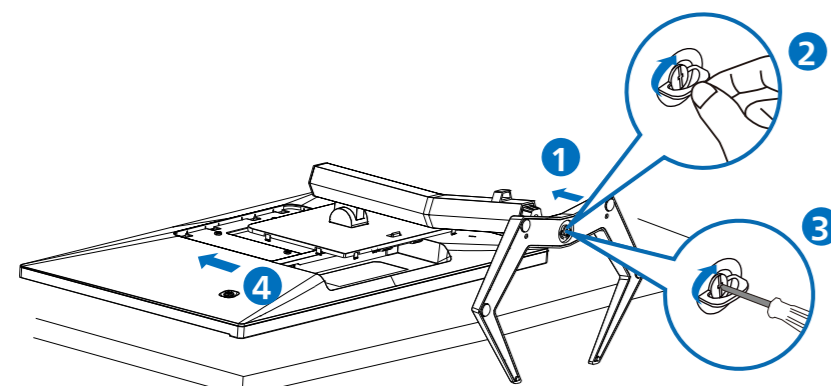

24M1N3200ZS/24M1N3200VS/24M1N3200VL

CAUTION: Place the monitor face down on a smooth surface. Pay attention not to scratch or damage the screen.