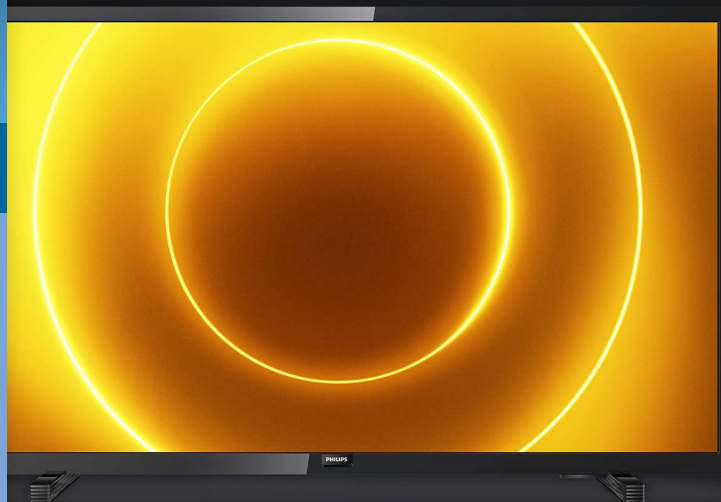

## Slim LED TV

### 5500 series

80 cm (32")

LED TV

DVB-T/T2

32PHT5505

## Slim LED TV

with Pixel Plus HD

The TV for today and tomorrow: Philips 5500 series Slim LED TV with Pixel Plus HD Experience vivid images, clear sound, and all the features you need—like handy extra USB and HDMI ports—to enjoy your TV at home.