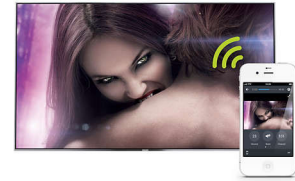

MyRemote*

Control your Philips TV directly from your Smart device. With the MyRemote App its never been easier to share content from your Smart device onto your TV (SimplyShare) or stay up to date thanks to the TV Program Guide.