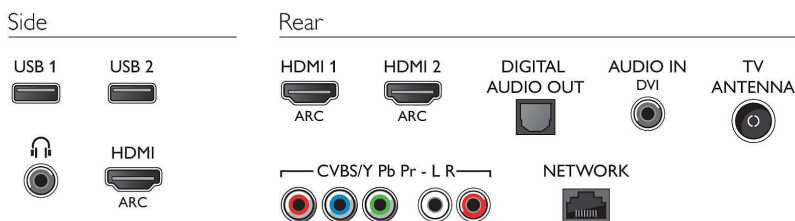

Connectivity

- Number of AV connections: 1
- Number of HDMI connections: 3
- HDMI features: Audio Return Channel
- Number of component in (YPbPr): 1
- EasyLink (HDMI-CEC): Remote control pass-through, System audio control, System standby, Plug & play add to Homescreen, Auto subtitle shift (Philips), Pixel Plus link (Philips), One touch play
- Number of USBs: 2
- Wireless connection: Wi-Fi 2x2 Integrated
- Other connections: Antenna IEC75, Ethernet-LAN RJ-45, Digital audio out (optical), Audio L/R in, PC Audio In (2.5mm), Headphone out, Service connector

Power

- Mains power: AC 220 - 240 V 50/60Hz
- Ambient temperature: 5 °C to 40 °C
- Power consumption: 101 W
- Standby power consumption: 0.5 W
- Power Saving Features: Auto switch-off timer, Eco mode

Accessories

- Included accessories: Remote Control, 2 x AAA Batteries, Table top stand, Power cord, Quick start guide
- Optional accessories: Skype camera PTA317

Dimensions

- Set Width: 1123.5 mm
- Set Height: 658.0 mm
- Set Depth: 87.6 mm
- Product weight: 14.4 kg
- Set width (with stand): 1123.5 mm
- Set height (with stand): 705.7 mm

- Set depth (with stand): 252.7 mm
- Product weight (+stand): 15.0 kg
- Box width: 1318 mm
- Box height: 757 mm
- Box depth: 140 mm
- Compatible wall mount: 200 x 200mm

Connections

Issue date 2023-10-05

Version: 2.1.1

EAN: 87 18863 00104 2

© 2023 Koninklijke Philips N.V.
All Rights reserved.

Specifications are subject to change without notice.
Trademarks are the property of Koninklijke Philips N.V.
or their respective owners.

www.philips.com

* MyRemote app and related functionalities varies per TV model and country, as well as smart device model and OS. For more detail, please visit: www.philips.com/TV.
* For smart TV app, visit www.philips.com/TV to discover the services offering in your country
* Philips TV camera (PTA317) is sold separately.
* EPG and actual visibility (up to 8 days) is country and operator dependent.
* TV supports Singapore's DVB-T2 channels in Surround Sound