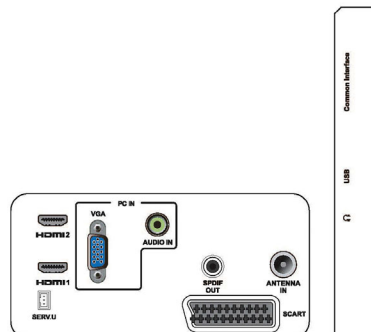

Sound

- Output power (RMS): 6 W (3 W+3 W)

- Sound Enhancement: Smart Sound, Surround
- Sound System: Mono, Stereo, Nicam Stereo

Stand

- Tilt: 0/+15 degree

Power

- Mains power: 100-240 V, 50-60 Hz
- Off mode: 0.3 W (typ.)
- On mode: 33W (typ.) / 50W (max)
- Standby mode: 0.3 W (typ.)
- Ambient temperature: 5°C to 40°C

Supported Display Resolution

- Computer formats: Optimum 1920 x 1080, 60 Hz
- Video formats: 480i, 60 Hz, 480p, 60 Hz, 576i, 50 Hz, 576p, 50 Hz, 720p, 50, 60 Hz, 1080i, 50, 60 Hz, 1080p, 24, 50, 60 Hz

Dimensions

- Product with stand (mm): 560 x 395 x 174 mm
- Packaging in mm (W x H x D): 606 x 464 x 117 mm
- Product without stand (mm): 560 x 347 x 48 mm

Weight

- Product with packaging (kg): 5.36 kg
- Product with stand (kg): 3.91 kg
- Product without stand (kg): 3.57 kg

Tuner/Reception/Transmission

- Aerial Input: 75 ohm coaxial (IEC75)
- Tuner bands: Hyperband, S-Channel, UHF, VHF
- TV system: PAL I, PAL B/G, PAL D/K, SECAM B/G, SECAM D/K, SECAM L/L'
- Video Playback: NTSC, PAL, SECAM
- Tuner Display: PLL
- Digital TV: DVB-C, DVB-T
- MPEG-2, MPEG-4 support
- CI/CI+: yes (Burn CI+ key in set)
- MHEG-5

Accessories

- Included accessories: Power cord, Remote Control (with battery), Quick start guide, User Manual, VGA cable

Issue date 2024-04-05

Version: 1.0.1

EAN: 87 12581 66900 3

© 2024 Koninklijke Philips N.V.
All Rights reserved.

Specifications are subject to change without notice.
Trademarks are the property of Koninklijke Philips N.V.
or their respective owners.

www.philips.com