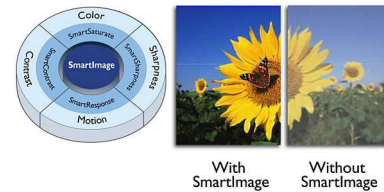

SmartPicture

SmartPicture is an exclusive leading edge Philips technology that analyses the content displayed on your screen and gives you optimised display performance. This user friendly interface allows you to select various modes like Office, Image, Entertainment, Economy etc., to fit the application in use. Based on the selection, SmartPicture dynamically optimises the contrast, colour saturation and sharpness of images and videos for ultimate display performance. The Economy mode option offers you major power

241TE5LB/00

savings. All in real time with the press of a single button!

SmartSound

SmartSound allows you to select various modes like Movie, Games, Music etc., thereby automatically activating predefined frequencies to enhance the sound related to the function