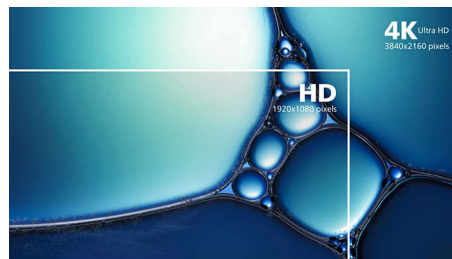

UltraClear 4K UHD Resolution

These Philips displays utilize high performance panels to deliver UltraClear, 4K UHD (3840 x 2160) resolution images. Whether you are demanding professional requiring extremely

558M1RY/75

detailed images for CAD solutions, using 3D graphics applications or a financial wizard working on huge spreadsheets, Philips displays will make your images and graphics come alive.