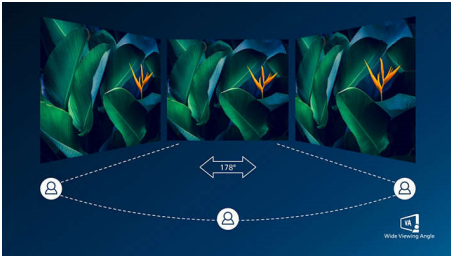

LCD monitor
V Line 27" (68.6 cm), 1920 x 1080 (Full HD)

Highlights

VA display

Philips VA LED display uses an advanced multi-domain vertical alignment technology which gives you super-high static contrast ratios for extra vivid and bright images. While standard office applications are handled with ease, it is especially suitable for photos, web-browsing, movies, gaming, and demanding graphical applications. It's optimized pixel management technology gives you 178/178 degree extra wide viewing angle, resulting in crisp images.