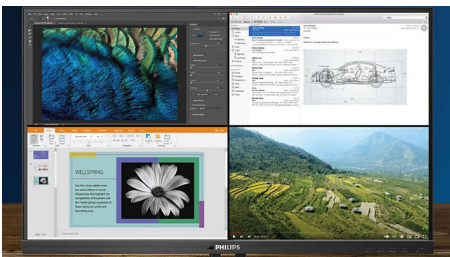

Sustainable Eco-design

- Zero power consumption with 0 watt hard switch

Expand your viewing experience

- SmartImage pre-sets for easy optimised image settings
- IPS LED wide view technology for image and colour accuracy
- UltraClear 4K UHD (3840 x 2160) resolution for precision
- MultiView 4K for 4 systems on one screen
- Expansive 43-inch class brilliant display

PHILIPS

4K Ultra HD LCD display
43 (42.51"/108 cm diag.) 3840 x 2160 (4K UHD)

BDM4350UC/00

Highlights

UltraClear 4K UHD Resolution

These Philips displays utilise high-performance panels to deliver UltraClear, 4K UHD (3840 x 2160) resolution images. Whether you are a demanding professional requiring extremely detailed images for CAD solutions, a user of 3D graphics applications or a financial wizard working on huge spreadsheets, Philips displays will make your images and graphics come alive.

IPS technology

IPS displays use an advanced technology that gives you extra-wide viewing angles of 178/178 degrees, making it possible to view the display from almost any angle. Unlike standard TN panels, IPS displays give you remarkably crisp images with vivid colours, making them ideal not only for Photos, movies and web browsing, but also for professional applications that demand colour accuracy and consistent brightness at all times.

MultiView technology for 4K

Philips MultiView feature on this expansive 4K UHD display enables you to have up to four

systems each shown in Full HD on one screen. You can use Picture-by-Picture (PbP) to monitor four systems on one screen for control rooms or security. Or for multiple devices like two notebooks side-by-side simultaneously, making collaboration more productive. Or Picture-in-Picture mode (PiP) watching a live football feed from your set-top box, while working on your PC.