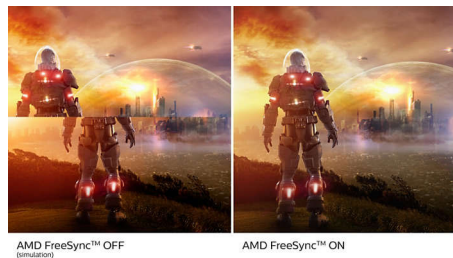

Ultra-smooth gaming

Gaming shouldn't be a choice between choppy gameplay or broken frames. With the new Philips monitor it doesn't have to be. Get fluid,

artifact-free performance at virtually any framerate with AMD FreeSync™ technology, smooth quick refresh and ultra-fast response time.