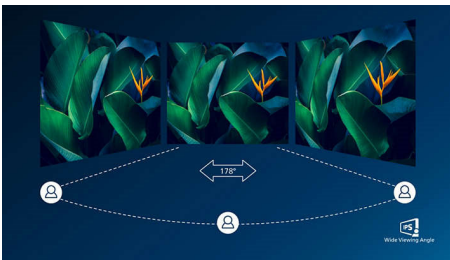

PHILIPS

LCD monitor with USB-C
E Line 27" (68.6 cm), 2560 x 1440 (QHD)

276E1EW/69

Highlights

USB-C connectivity

This Philips monitor features a built-in USB-C connector which meets USB Power Delivery standard. With intelligent and flexible power management, you can power charge your compatible device directly from the monitor using a single USB-C cable. Its slim, reversible USB-C allows for easy connection, you can watch high resolution video from your laptop.

IPS technology

IPS displays use an advanced technology which gives you extra wide viewing angles of 178/178 degree, making it possible to view the display from almost any angle. Unlike standard TN panels, IPS displays gives you remarkably crisp images with vivid colors, making it ideal not only for Photos, movies and web browsing, but also for professional applications which demand color accuracy and consistent brightness at all times.