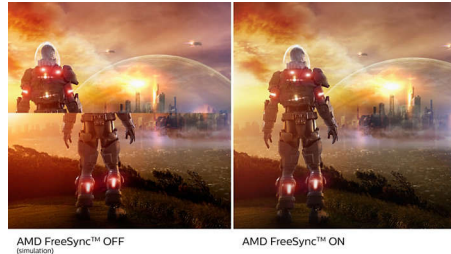

Ultra-smooth gaming

Gaming shouldn't be a choice between choppy gameplay or broken frames. With the new Philips monitor it doesn't have to be. Get fluid, artifact-free performance at virtually any framerate with AMD FreeSync™ technology, smooth quick refresh and ultra-fast response time.