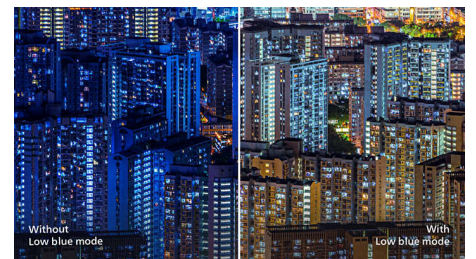

LowBlue Mode

Studies have shown that just as ultra-violet rays can cause eye damage, shortwave length blue light rays from LED displays can cause eye damage and affect vision over time. Developed for wellbeing, Philips LowBlue Mode setting uses a smart software technology to reduce harmful shortwave blue light.

WQHD

Ultra Wide Color

Multiview

AMD FreeSync

SmartImage™
Game

Flicker-free

LowBlue Mode

Built-in Speaker

Wide Viewing
Angle