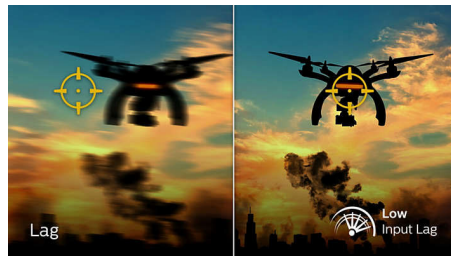

Low Input Lag

Input lag is the amount of time that elapses between performing an action with connected devices and seeing the result on screen. Low input lag reduces the time delay between entering a command from your devices to monitor, greatly improve on playing twitch-sensitive video games, particularly important to whom plays fast-paced, competitive games.