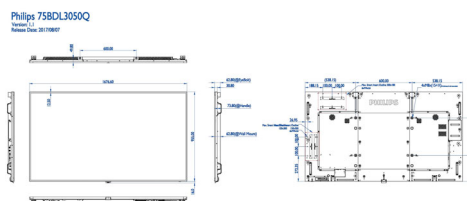

Dimensions

- Set Width: 1676.6 mm
- Product weight: 53.3 kg
- Set Height: 955 mm
- Set Depth: 73.8 mm
- Set Width (inch): 66.01 inch
- Set Height (inch): 37.60 inch
- Wall Mount: 600 x 400 mm M8
- Set Depth (inch): 2.91 inch
- Bezel width: 12.5 (Top/Left/Right) 16.0 (Bottom) mm
- Product weight (lb): 117.5 lb

Operating conditions

- Altitude: 0 ~ 3000 m
- Temperature range (operation): 0 ~ 40 °C
- MTBF: 50,000 hour(s)
- Relative humidity: 20 ~ 80 (operation), 10 - 90%(storage) %
- Temperature range (storage): -20 ~ 60 °C

Multimedia Applications

- USB Playback Video: MKV, MP4, MPEG, MPG, TS, WMV, ASF, AVI, DAT, FLV, MOV, TRP, VOB, WEBM
- USB Playback Picture: BMP, JPEG, JPG, PNG
- USB Playback Audio: AAC, M4A, MP3, WMA

Internal Player

- CPU: Quad Core Full HD
- Memory: 2GB DDR3
- Storage: 8GB eMMC

Accessories

- Included accessories: AC Power Cord, RS232 cable, Batteries for remote control, Quick start guide, Remote Control, HDMI cable, IR sensor cable (1.8M)
- Included Accessories: RS232 daisy-chain cable, USB Cover and screw x1

Miscellaneous

- On-Screen Display Languages: Arabic, Simplified Chinese, Traditional Chinese, English, French, German, Italian, Polish, Russian, Spanish, Turkish, Japanese, Czech, Danish, Dutch, Finnish, Norwegian, Portuguese, Swedish
- Warranty: 3 year warranty
- Regulatory approvals: CE, UL/cUL, CB, FCC, Class B, BSMI, CCC, EAC, EMF, PSB

Issue date 2024-03-25

Version: 17.1.2

EAN: 87 12581 74359 8

© 2024 Koninklijke Philips N.V.
All Rights reserved.

Specifications are subject to change without notice.
Trademarks are the property of Koninklijke Philips N.V.
or their respective owners.

www.philips.com