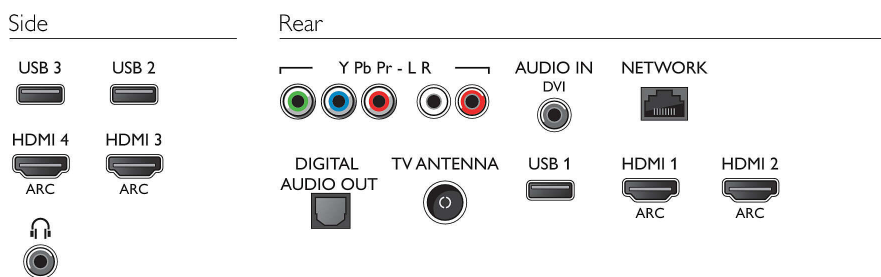

Connections

Issue date 2023-10-05

Version: 4.0.3

EAN: 87 18863 00515 6

© 2023 Koninklijke Philips N.V.
All Rights reserved.

Specifications are subject to change without notice. Trademarks are the property of Koninklijke Philips N.V. or their respective owners.

www.philips.com

* Compatibility depends on Wifi Miracast certification & Android 4.2 or later. For more details please refer to your device documentation.
* USB recording for digital channels only, recordings may be limited by broadcast copy protection (C1+). Country and channel restrictions may apply.
* The TV supports DVB reception for 'Free to air' broadcast. Specific DVB operators may not be supported. An up to date list can be found in the FAQ section of the Philips support website. For some operators Conditional Access and subscription are required. Contact your operator for more information.
* Energy consumption in kWh per year, based on the power consumption of the television operating 4 hours per day for 365 days. The actual energy consumption will depend on how the television is used.
* EPG and actual visibility (up to 8 days) is country and operator dependent.
* (Philips) only compatible with specific Philips player device.
* Android App offerings vary per country. For more details please visit your local Google Play Store.
* Google Cast functionality is subject to Google Cast Ready apps and devices. For more details please visit Google Cast product page.
* Philips TV Remote app and related functionalities vary per TV model, operator, and country, as well as smart device model and OS. For more details please visit: www.philips.com/TVRemoteapp.
* Smart TV app offerings vary per TV model and country. For more details please visit: www.philips.com/smarttv.