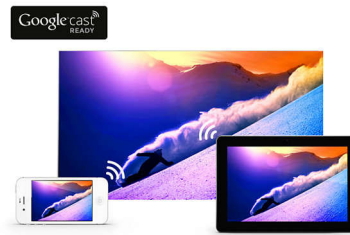

Google Cast

Use Google Cast together with your smart device* to harness the power of your Philips Smart TV. It lets you browse web sites, content and apps, and then 'cast' them to your TV at the push of a button. Best of all, you can continue to use your smart device for other things even while the casted content is playing on your TV.

Google Play

Google Play™ has a rich catalogue of high quality games for all ages. Optimized for use on your TV, they look as great as they play. And there's no need to clutter up your house with yet another gaming console; with a universal USB gaming control you can navigate and play with ease.