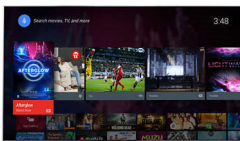

Dual Core + Android

With Android on your TV you'll navigate, launch apps and play videos in a way that is super fast, super intuitive, and super fun. The Android robot liberates the power of our Dual Core processor to get things done with speed and ease.