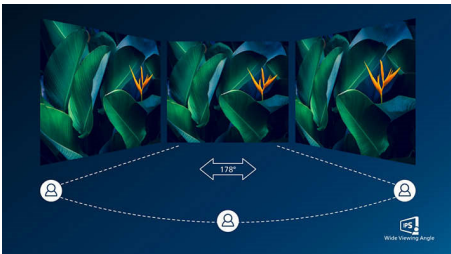

PHILIPS

LCD monitor with USB-C
B Line 24 (23.8"/60.5 cm diag.), 1920 x 1080 (Full HD)

243B9H/00

Highlights

USB-C connection

This Philips display features a USB type-C connector with power delivery. With intelligent and flexible power management, you can power charge your compatible device directly. Its slim, reversible USB-C allows for easy, one-cable connection. You can watch high-resolution video and transfer data at super speed, while powering up and recharging your compatible device at the same time.

IPS technology

IPS displays use advanced technology that gives you extra-wide viewing angles of 178/178 degrees, making it possible to view the display from almost any angle — even in 90-degree Pivot mode! Unlike standard TN panels, IPS displays gives you remarkably crisp images with vivid colours, making it ideal not only for Photos, films and web browsing, but also for professional applications that demand colour accuracy and consistent brightness at all times.