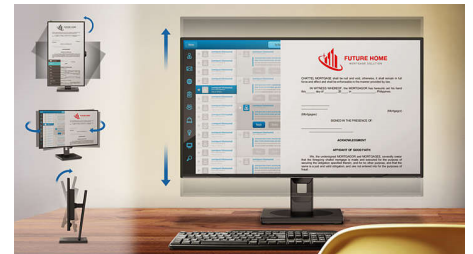

setting uses a smart software technology to reduce harmful shortwave blue light.

EasyRead mode

EasyRead mode for a paper-like reading experience

SmartErgoBase

The SmartErgoBase is a monitor base that delivers ergonomic display comfort and provides cable management. The base can swivel, tilt and rotate to various angles to ensure maximum comfort. The height-adjustable stand guarantees the optimal viewing level, reducing the physical strains of a long workday, while cable management reduces cable clutter and keeps the workspace neat and professional.