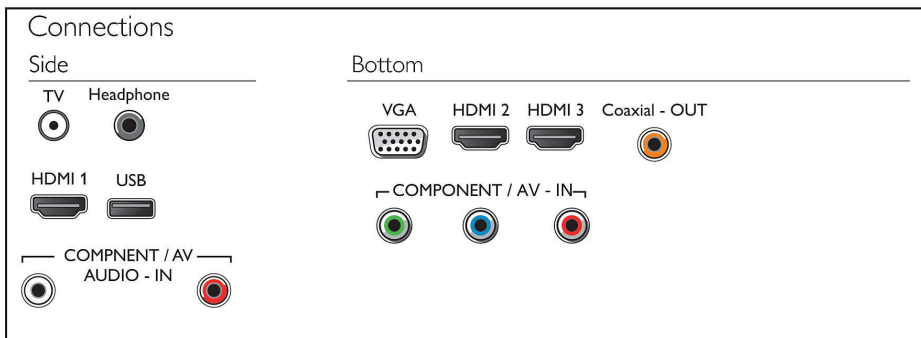

Issue date 2023-10-05

Version: 3.2.2

EAN: 87 18863 01038 9

© 2023 Koninklijke Philips N.V.
All Rights reserved.

Specifications are subject to change without notice.
Trademarks are the property of Koninklijke Philips N.V. or their respective owners.

www.philips.com

* EPG and actual visibility (up to 8 days) is country and operator dependent.

* The TV supports DVB reception for 'Free to air' broadcast. Specific DVB operators may not be supported. An up to date list can be found in the FAQ section of the Philips support website. For some operators Conditional Access and subscription are required. Contact your operator for more information.

* USB recording for digital channels only, recordings may be limited by broadcast copy protection (CI+). Country and channel restrictions may apply.