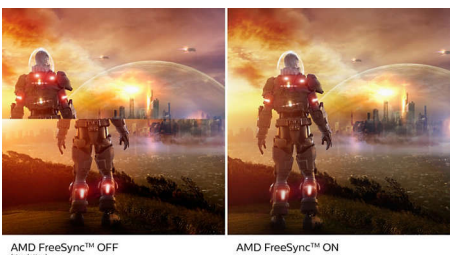

AMD FreeSync™ Premium

Gaming shouldn't be a choice between choppy gameplay or broken frames. AMD FreeSync™

Premium equips serious gamers with a fluid, tear-free gameplay experience at peak performance. There are no compromises, game confidently with a high refresh rate, low framerate compensation, and low latency.