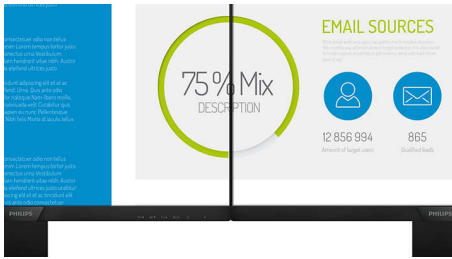

Philips
Full HD LCD monitor

V Line

25 (24.5" / 62.2 cm diag.)
1920 x 1080 (Full HD)

253V7LJAB

Vivid, crisp images, from edge-to-edge

A perfect all around display with stunning images that stretch from edge-to edge, made easy on the eyes, in a compact slim design.

Experience true multimedia

- Built-in speakers for audio without desktop clutter
- SmartConnect with DisplayPort, HDMI and VGA connections

Vivid pictures every time

- SmartContrast for rich black details
- 16:9 Full HD display for crisp detailed images
- SmartImage presets for easy optimized image settings
- Narrow border display for a seamless appearance
- LED technology for brilliant colors and energy efficiency

PHILIPS

Full HD LCD monitor
V Line 25 (24.5" / 62.2 cm diag.), 1920 x 1080 (Full HD)

253V7LJAB/01

Highlights

UltraNarrow Border

The new Philips displays feature ultra-narrow borders which allow for minimal distractions and maximum viewing size. Especially suited for multi-display or tiling setup like gaming, graphic design and professional applications, the ultra-narrow border display gives you the feeling of using one large display.