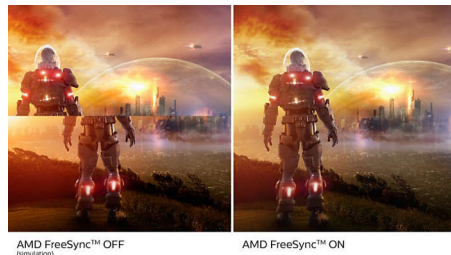

Ultra-smooth gaming

Gaming shouldn't be a choice between choppy gameplay or broken frames. With the new Philips monitor it doesn't have to be. Get fluid, artifact-free performance at virtually any framerate with AMD FreeSync™ technology, smooth quick refresh and ultra-fast response time.