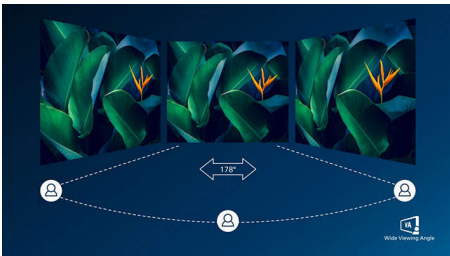

VA zaslon

VA LED zasloni tvrtke Philips koriste naprednu tehnologiju okomitog poravnjenja u više domena zahvaljujući kojoj postižu izuzetno visoke omjere statičkog kontrasta, što rezultira iznimno živopisnim slikama jarkih boja. Standardne uredske aplikacije prikazuju bez poteškoća, a naročito su pogodni za fotografije, pretraživanja interneta, filmove, igre i zahtjevnu grafičku obradu. Zahvaljujući optimiziranoj tehnologiji za upravljanje pikselima, osiguravaju izuzetno širok kut gledanja od 178/178 stupnjeva, što rezultira čistom slikom.