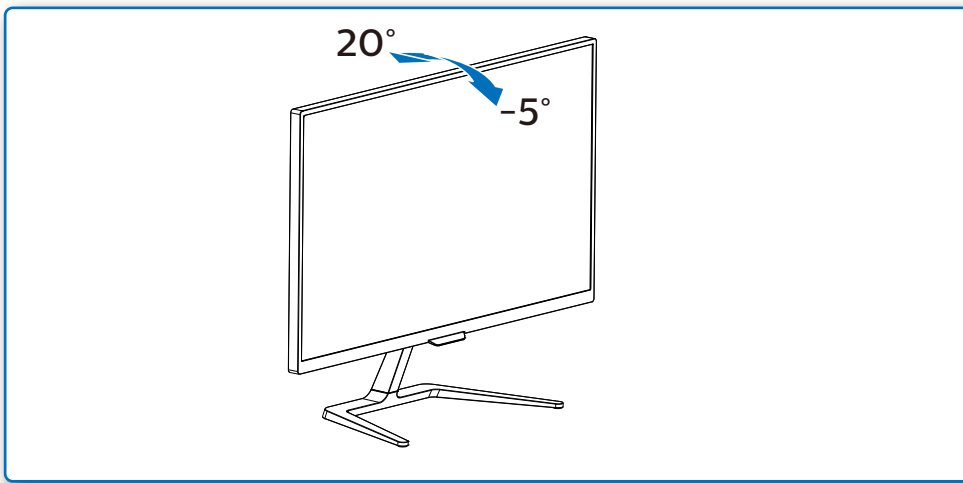

GRAPHIC DEVELOPMENT MMD	
Product name	
Project name	246E7 276E7-QSG
Project no.	
Finishing	Folded sheet
Scale	1:1
Size Speads	594 (W) x 210 (H) m.m
Size	148.5 (W) x 210 (H) mm
Operator(s)	
Date amended	Jun. 30, 2016
VERSION No.	13
APPROVAL	
QC Lithographer	
Product Manager	
Date Check	
ARTW ORK DOCUMENT	
Paper	80gsm White, woodfree coated
Numbers of colours	2C2C
Pantone 300c	
Spotcolor	
Aftertreatment	
☐ Cropping	
☐ Coating	
☐ Varnishing	
☐ Embossing	
☐ Cuttingguide	
☐ Die-cut	
☐ Binding	
☐ Glue	

4