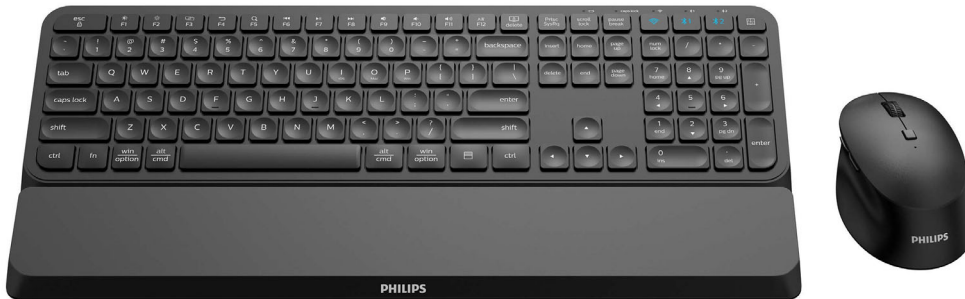

Philips 6000 series
Wireless keyboard-mouse
combo

Multi-device functionality

Detachable palm rest
Low-profile design
Up to 3200 DPI (adjustable)

SPT6607B

Wireless convenience, compact design

This keyboard-mouse combo is made for productivity. It features a wireless connection, detachable palm rest, 3200 DPI in mouse sensitivity, and has the capacity to connect to up to three devices for the best and most connected workspace.

Designed with comfort in mind

- Ergonomic palm rest for extra comfort

Designed for performance

- Convenient multi-media shortcuts
- Low-profile keys are quick and stylish looking
- Multi-OS compatibility for multi devices

PHILIPS

Wireless keyboard-mouse combo
Multi-device functionality Detachable palm rest, Low-profile design, Up to 3200 DPI (adjustable)

SPT6607B/94

Highlights

2.4G wireless connection

Keep the computer wires at bay. For any keyboard/mouse equipped with this feature, you can connect the accessory to any PC via a speedy 2.4Hz wireless connection. The simple setup process, along with the accessory's sleek design, is sure to leave your workspace looking clean and wire-free.

Pair it with up to 3 devices

Beautiful work-on-everything keyboard mouse combo with easy switching between three devices, including any computer, tablet and smartphone. Rewrite the rules of working for one device, you can easily switch and go.