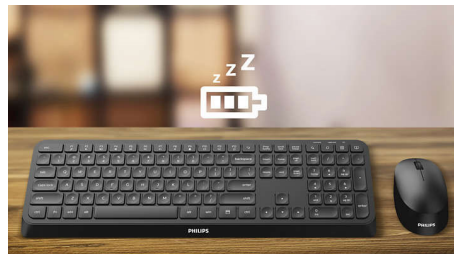

Designed with comfort in mind

- Ergonomic palm rest for extra comfort

Designed for performance

- Convenient multi-media shortcuts
- Low-profile keys are quick and stylish looking
- Multi-OS compatibility for multi devices

Pair it with up to 3 devices

Beautiful work-on-everything keyboard mouse combo with easy switching between three devices, including any computer, tablet and smartphone. Rewrite the rules of working for one device, you can easily switch and go.

Ergonomic palm rest

The palm rest helps position your hands comfortably on the keyboard, and offers a comfortable place to rest your palms when you are not typing.

multi-media shortcuts

With these multi-media shortcuts, you can easily switch to music, volume, or video play by a simple click.

Intelligent power saving

With the intelligent power saving function, this combo can go into standby and therefore save power when not in use.

Low-profile keys

The low-profile keys add a stylish look and are quick and responsive for typing.