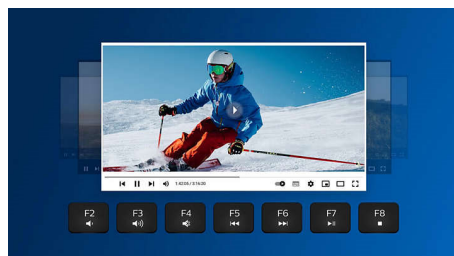

Pair it with up to 3 devices

Beautiful work-on-everything keyboard mouse combo with easy switching between three devices, including any computer, tablet and smartphone. Rewrite the rules of working for one device, you can easily switch and go.

Ergonomic palm rest

The palm rest helps position your hands comfortably on the keyboard, and offers a comfortable place to rest your palms when you are not typing.

multi-media shortcuts

With these multi-media shortcuts, you can easily switch to music, volume, or video play by a simple click.

Intelligent power saving

With the intelligent power saving function, this combo can go into standby and therefore save power when not in use.

Low-profile keys

The low-profile keys add a stylish look and are quick and responsive for typing.