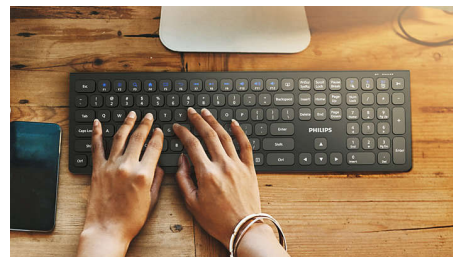

Pair it with up to 3 devices

Beautiful work-on-everything keyboard mouse combo with easy switching between three devices, including any computer, tablet and smartphone. Rewrite the rules of working for one device, you can easily switch and go.

Ergonomic palm rest

The palm rest helps position your hands comfortably on the keyboard, and offers a comfortable place to rest your palms when you are not typing.

multi-media shortcuts

With these multi-media shortcuts, you can easily switch to music, volume, or video play by a simple click.

Intelligent power saving

With the intelligent power saving function, this combo can go into standby and therefore save power when not in use.

Low-profile keys

The low-profile keys add a stylish look and are quick and responsive for typing.