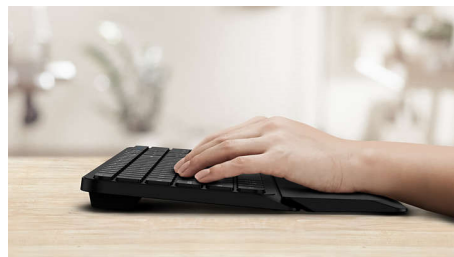

Designed with comfort in mind

- Ergonomic palm rest for extra comfort

Designed for performance

- Convenient multi-media shortcuts
- Low-profile keys are quick and stylish looking
- Multi-OS compatibility for multi devices

PHILIPS

Wireless keyboard-mouse combo
Multi-device functionality Detachable palm rest, Low-profile design, Up to 3200 DPI (adjustable)

SPT6607B/94

Highlights

2.4G wireless connection

Keep the computer wires at bay. For any keyboard/mouse equipped with this feature, you can connect the accessory to any PC via a speedy 2.4Hz wireless connection. The simple setup process, along with the accessory's sleek design, is sure to leave your workspace looking clean and wire-free.

Pair it with up to 3 devices

Beautiful work-on-everything keyboard mouse combo with easy switching between three devices, including any computer, tablet and smartphone. Rewrite the rules of working for one device, you can easily switch and go.

Ergonomic palm rest

The palm rest helps position your hands comfortably on the keyboard, and offers a comfortable place to rest your palms when you are not typing.

multi-media shortcuts

With these multi-media shortcuts, you can easily switch to music, volume, or video play by a simple click.