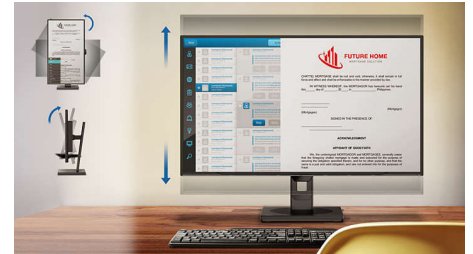

## EasyRead mode

EasyRead mode for a paper-like reading experience

## MultiView technology

With the ultra-high resolution Philips MultiView display you can now experience a world of connectivity. MultiView enables active dual connect and view so that you can work with multiple devices like a PC and notebook simultaneously, for complex multi-tasking.

## Compact Ergo Base

The Compact Ergo Base is a people-friendly Philips monitor base that tilts, pivot and height-adjusts so each user can position the monitor for maximum viewing comfort and efficiency.