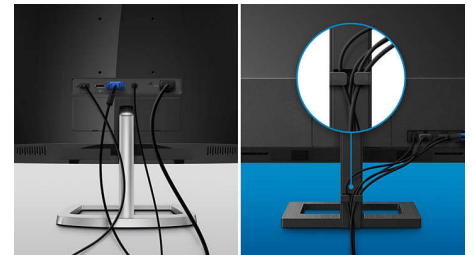

Cable management

Cable management is an intimate design that maintains tidy workspace by organizing cables and wires required for the operation of a display device.