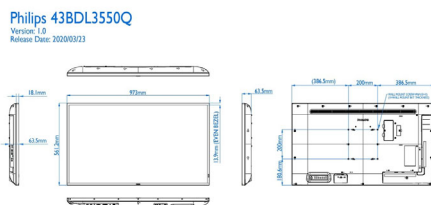

Operating conditions

- Temperature range (operation): 0 ~ 40 °C
- Temperature range (storage): -20 ~ 60 °C
- MTBF: 50,000 hour(s)
- Humidity range (operation)[RH]: 20 ~ 80% RH (No condensation)
- Humidity range (storage) [RH]: 5 ~ 95% RH (No condensation)
- Altitude: 0 ~ 3000 m

Power

- Mains power: 100 - 240V~, 50/60Hz
- Standby power consumption: <0.5 W
- Consumption (Max): 152 W
- Consumption (Typical): 108 W
- Power Saving Features: Smart Power
- Energy Label Class: G

Sound

- Built-in speakers: 2 x 10W RMS

Multimedia Applications

- USB Playback Video: H.264, MPEG, H.263, H.265
- USB Playback Picture: BMP, JPEG, PNG
- USB Playback Audio: AAC, HEAAC, MPEG

Accessories

- Included accessories: AC Power Cord, RS232 cable, Remote Control, Batteries for remote control, Quick start guide
- Included Accessories: IR sensor cable (1.8 m) (x1), RS232 daisy-chain cable, Philips logo (x1), USB Cover and screw (x2)
- Stand: BM05922(optional)

Miscellaneous

- Warranty: 3 year warranty
- On-Screen Display Languages: English, French, German, Italian, Polish, Russian, Spanish, Turkish, Simplified Chinese, Traditional Chinese, Arabic, Japanese
- Regulatory approvals: CE, CB, BSMI, CU, EPA, ETL, FCC, Class A, VCCI, J-Moss

Internal Player

- CPU: Dual core cortex A53 1.1G Hz, Dual core cortex A73 1.15G Hz
- GPU: ARM Mali G51
- Memory: 2GB DDR3, 8GB

Issue date 2021-09-16

Version: 6.0.1

12 NC: 8670 001 66107
EAN: 87 12581 76535 4

© 2021 Koninklijke Philips N.V.
All Rights reserved.

Specifications are subject to change without notice.
Trademarks are the property of Koninklijke Philips N.V.
or their respective owners.

www.philips.com